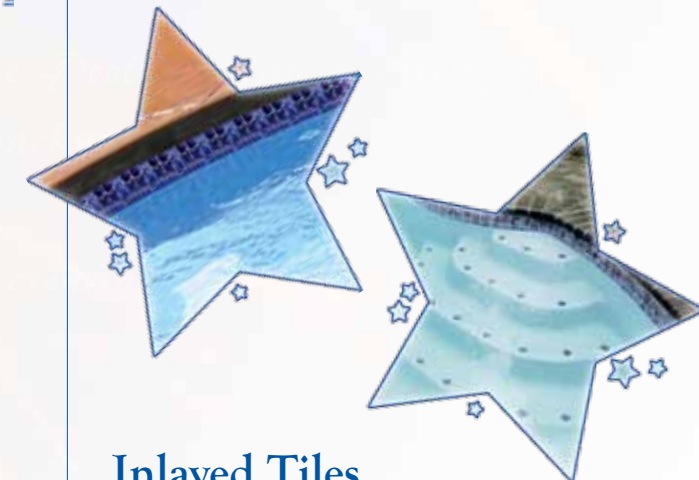

Perimeter Tiles

Choose a decorative perimeter tile to outline your pool with a touch of elegance.

BUE 22 Sky Blue

BUE 40 Navy Blue

BUE 44 Lake Blue

Inlaid Tiles

With inlaid tiles you can highlight the steps and seats of your Liberty pool for safety and aesthetics.