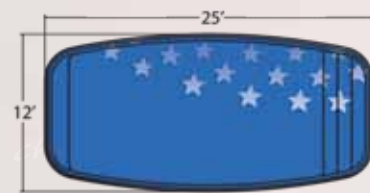

Designs

(Ships from WV)

Washington

Lincoln

Patriot

Freedom

(Ships from WV)

Flagship