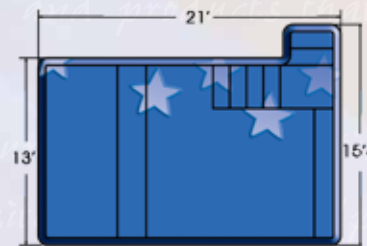

Freedom

(Ships from WV)